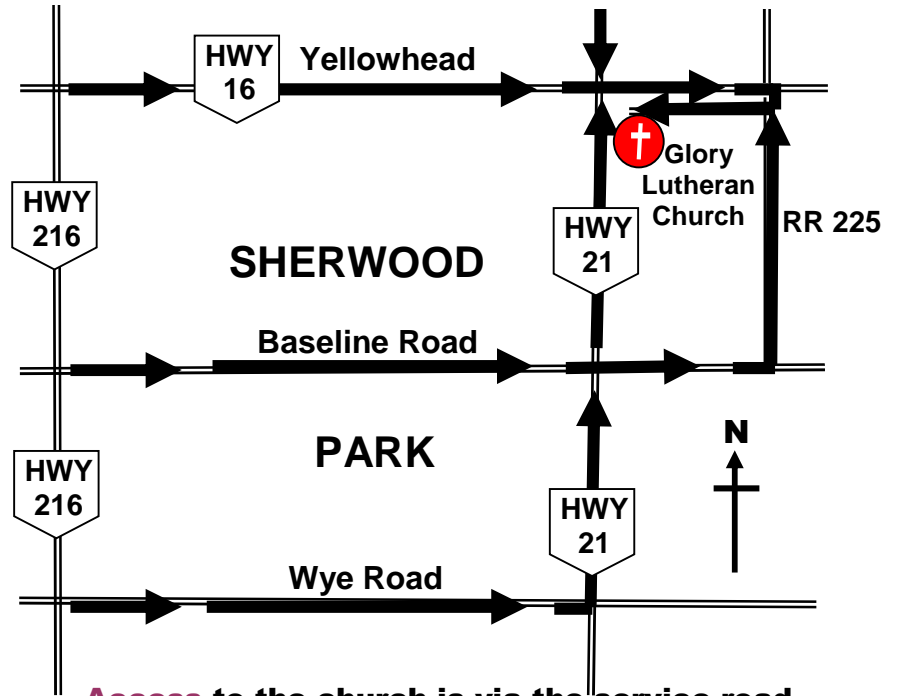

**Welcome To
Glory Lutheran Church**

Join us for worship, get to know us,
Give us an opportunity to get to know you!
Bring family or friends.

Worship Services

Blended Worship Services 10:30 a.m.
Sunday School and Adult Faith Building 9:30 a.m.

Communion Services

Second and Fourth Sundays of the month.
All who believe in Jesus Christ as their Lord and Savior
are welcome to participate.

Access is via the service road from
Highway 16 and RR225.

**Access to the church is via the service road
at the intersection of Highway 16 & RR 225.**

GPS coordinates to the church:

N53 34' 0.28" W113 14' 43.6"

Address: 53163 Highway 21, Sherwood Park

Website: www.glorylutheran.ca

Church Phone: 780.416.9594